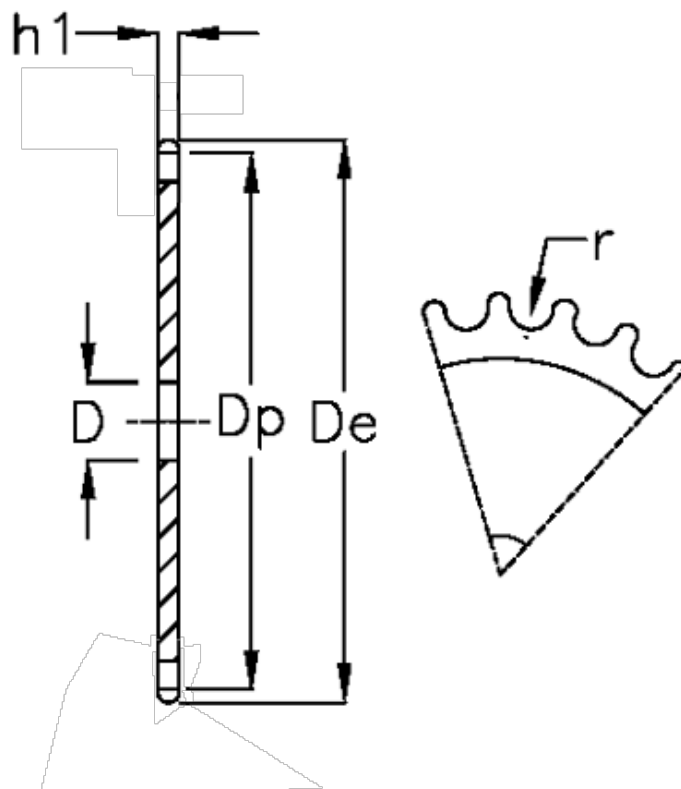

Article number: 616021003080

Description: Plate wheel 06 B-1 Z=80 simplex

Measures

C	= 1
D	= 20
De	= 247.1
Dp	= 242.61
For chain size	= 3/8 x 7/32
For chain type	= 06 B-1
h1	= 5.3
Number of teeth	= 80

r = 6.35